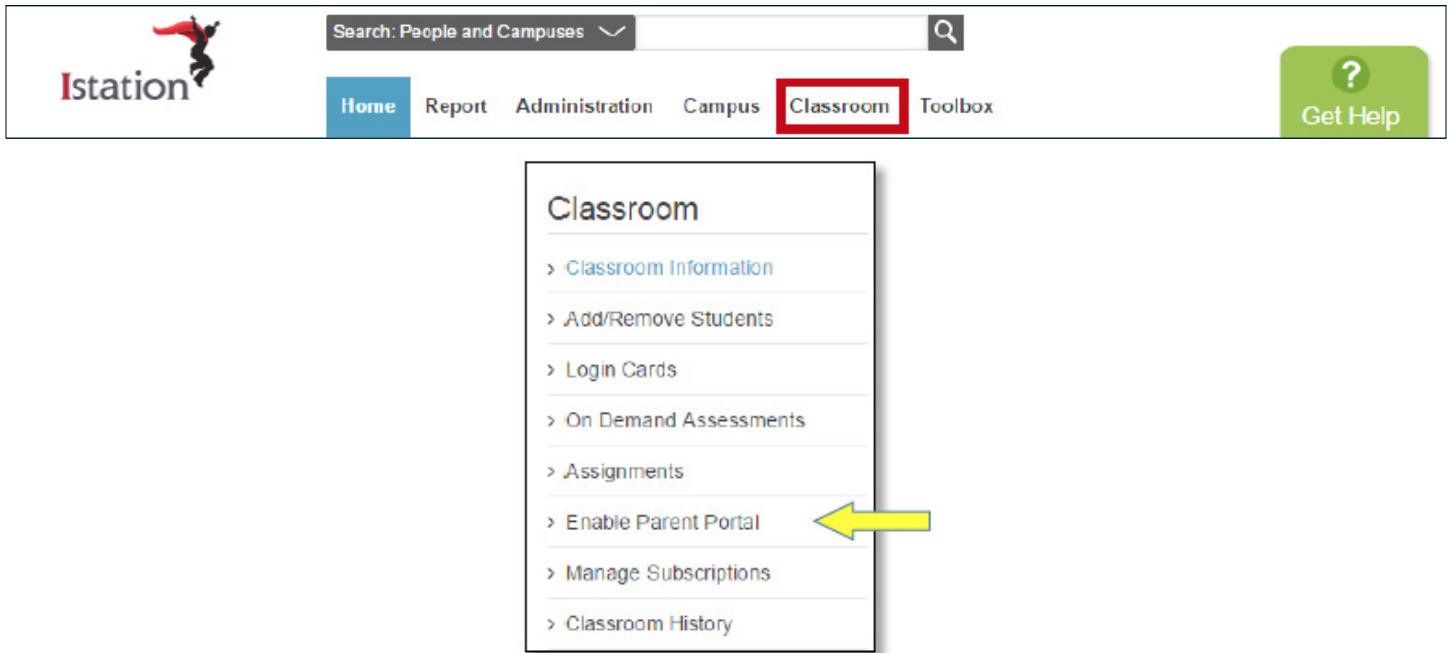

This visual guide will help you enable access to Istation Home for your students.

1. Open your internet browser and go to www.texasuccess.org to log into your Istation account. First, click on **Istation** in the blue bar. Next, click on the **Istation logo** and, finally, **Customer Login**.

- Select the students for whom you wish to have the Parent Portal enabled. Click update, and then click on the link to print a letter to send home with the students.

This classroom has the opportunity to enable parent participation at home. Parents will have access to the Student Summary Handout and the Skill Growth Detail reports.